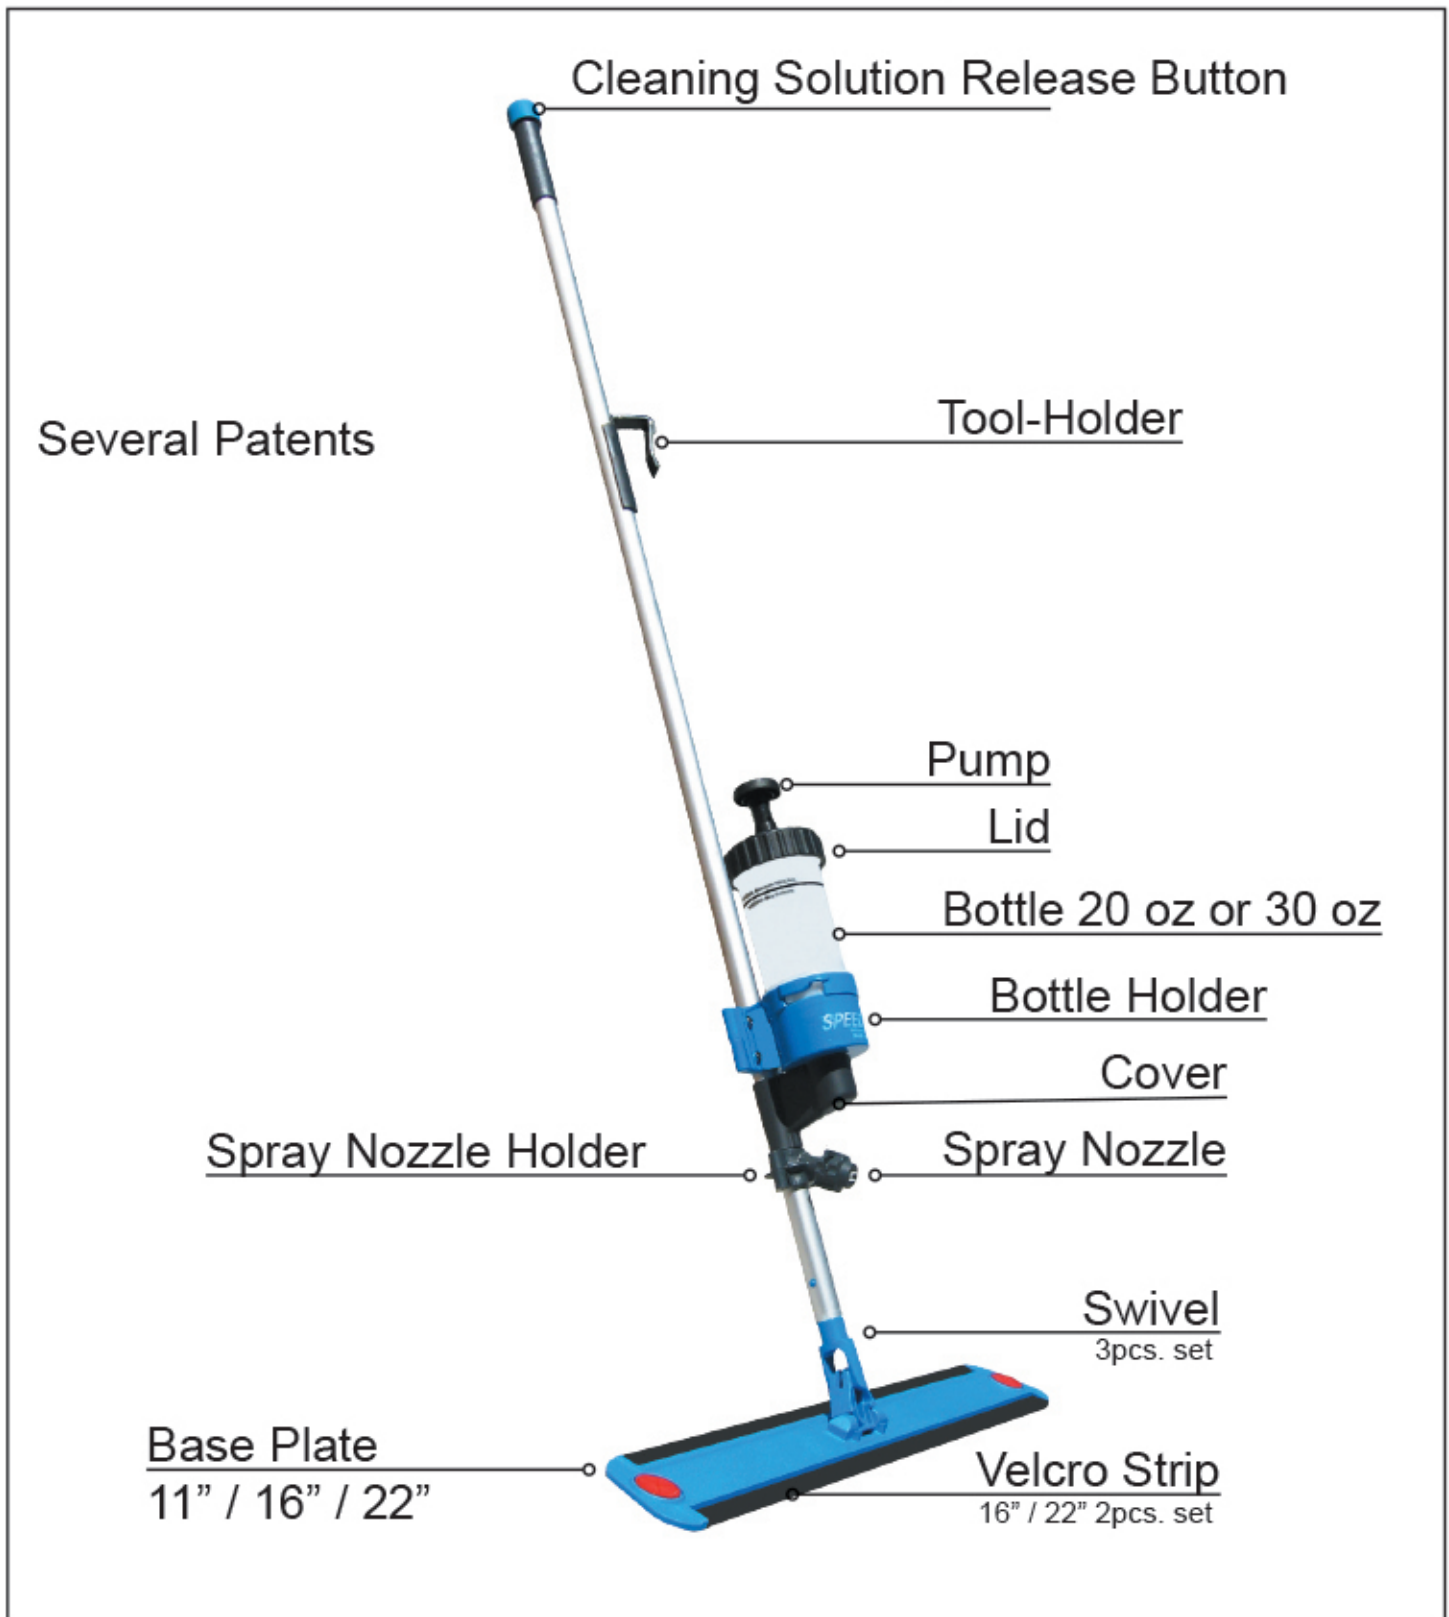

Spare Part Description